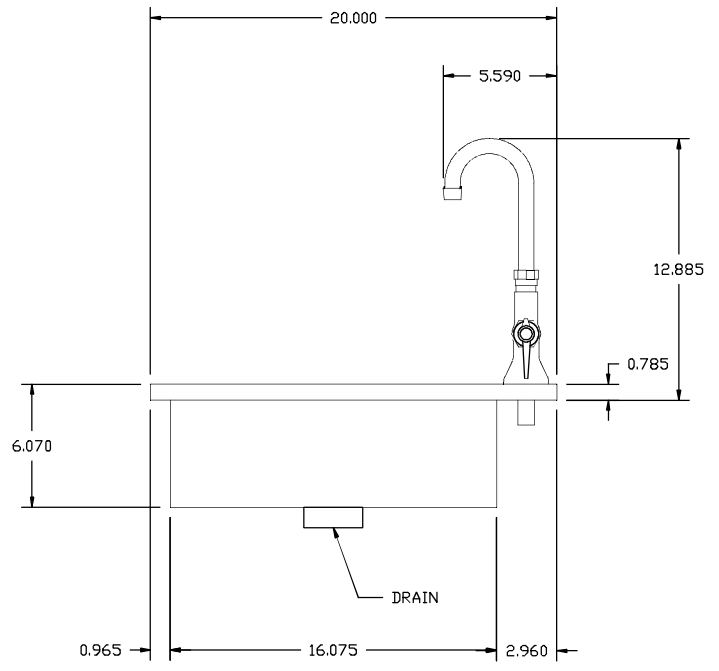

DHOS15: 15" DELTA HEATOUTDOOR SINK

LAST UPDATE: 10/14