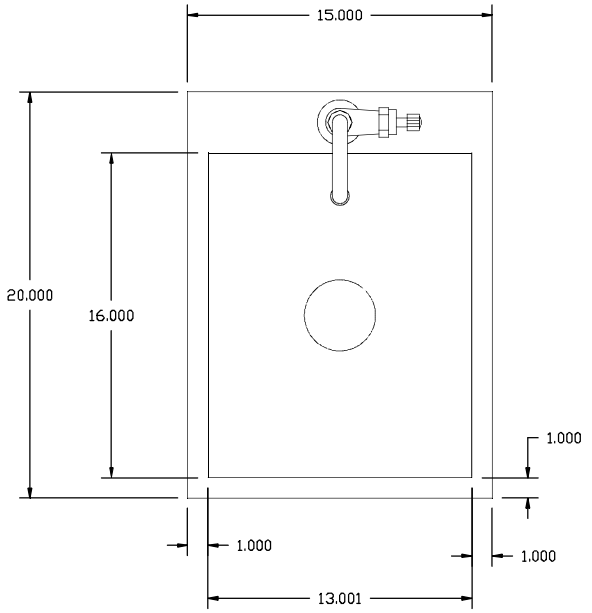

DHOS15: 15" DELTA HEATOUTDOOR SINK

LAST UPDATE: 10/14