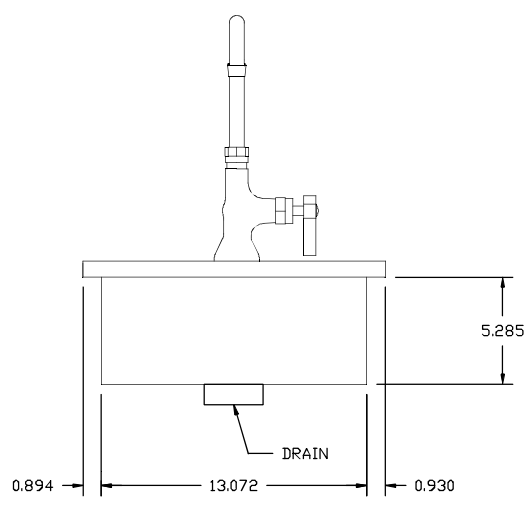

DHOS15: 15" DELTA HEATOUTDOOR SINK

LAST UPDATE: 10/14