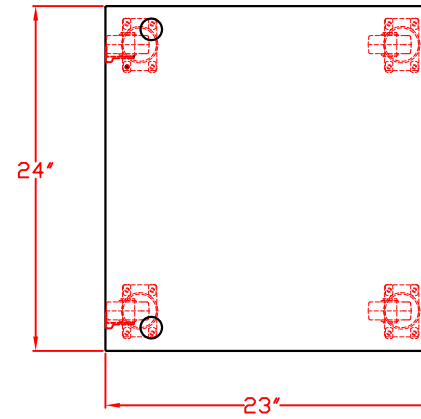

1/20/10

LYNX CASTER KIT  
MODEL L24CST  
W/DIMENSIONS

TOP VIEW

FRONT VIEW

LYNX MODEL L24CF  
OUTDOOR REFRIGERATOR

SIDE VIEW