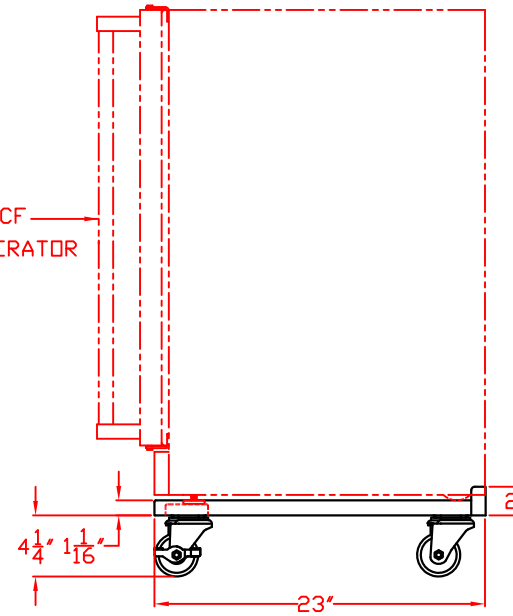

1/20/10

LYNX CASTER KIT  
MODEL L24CST  
W/DIMENSIONS

TOP VIEW

FRONT VIEW

LYNX MODEL L24CF  
OUTDOOR REFRIGERATOR

SIDE VIEW