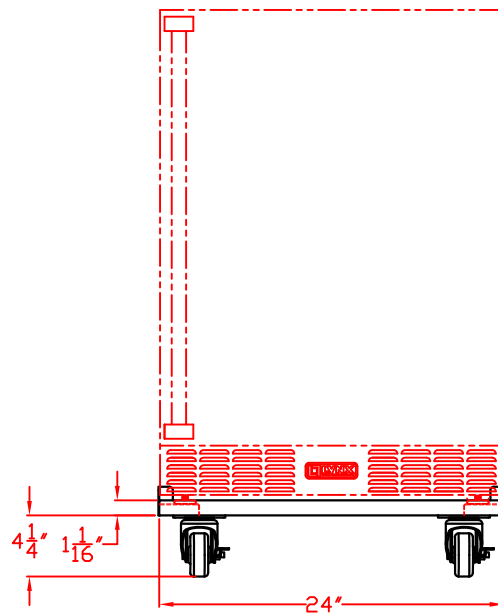

1/20/10

LYNX CASTER KIT  
MODEL L24CST  
W/DIMENSIONS

TOP VIEW

FRONT VIEW

LYNX MODEL L24CF  
OUTDOOR REFRIGERATOR

SIDE VIEW