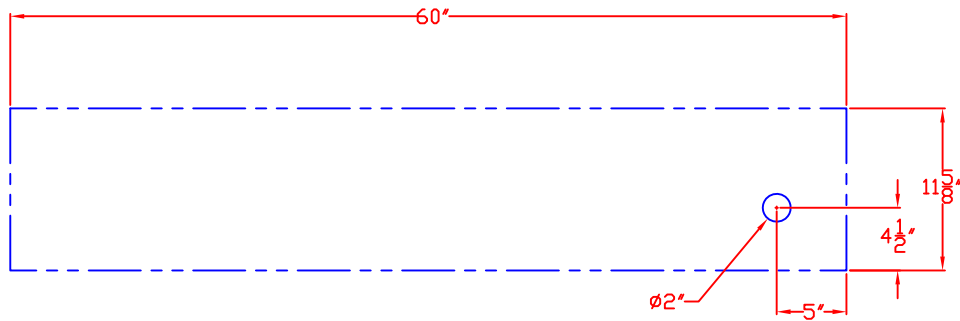

LYNX 54 IN. INSULATED JACKET  
WITH DIMENSIONS

ISLAND CUTOUT  
IN BLUE

TOP VIEW

FRONT VIEW

RIGHT SIDE VIEW

LYNX 54 IN. INSULATED JACKET  
ISLAND CUTOUT

TOP VIEW

FRONT VIEW

SIDE VIEW