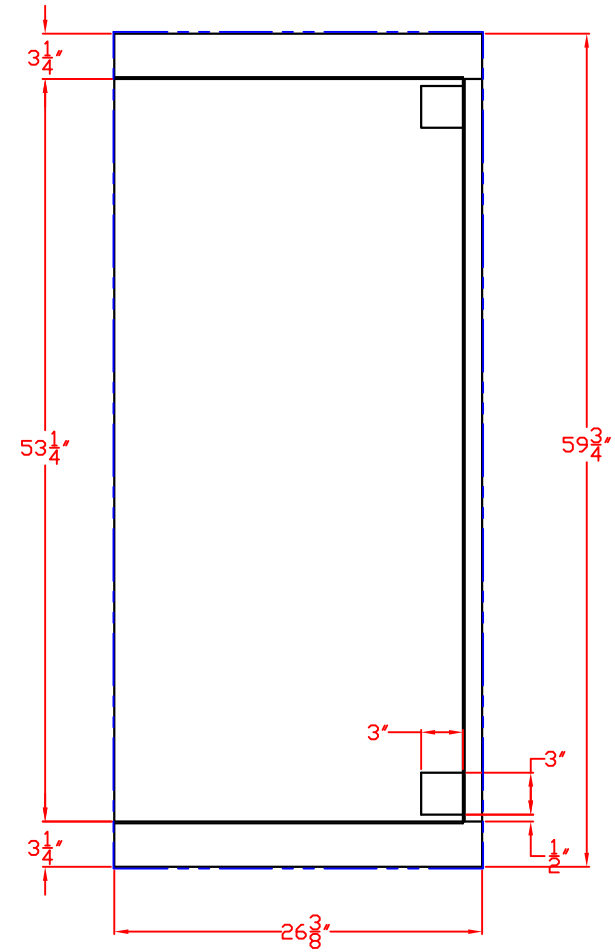

LYNX 54 IN. INSULATED JACKET  
WITH DIMENSIONS

ISLAND CUTOUT  
IN BLUE

TOP VIEW

FRONT VIEW

RIGHT SIDE VIEW

LYNX 54 IN. INSULATED JACKET  
ISLAND CUTOUT

TOP VIEW

FRONT VIEW

SIDE VIEW