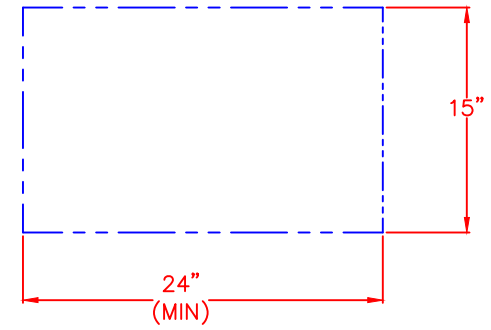

LYNX 15" OUTDOOR ICE MAKER
MODEL LM15ICER
WITH DIMENSIONS (RIGHT HAND HINGE)
ISLAND CUTOUT
DIMENSIONS ON PAGE 3

NOTE: FOR THIS ILLUSTRATION,
REFRIGERATOR HAS BEEN SET
AT MINIMUM HEIGHT OF 34"

FRONT VIEW

TOP VIEW

SIDE VIEW

LYNX 15" OUTDOOR ICE MAKER
MODEL LM15ICE(R/L)
ISLAND CUTOUT

ISLAND CUTOUT
IN BLUE

FRONT VIEW

SIDE VIEW