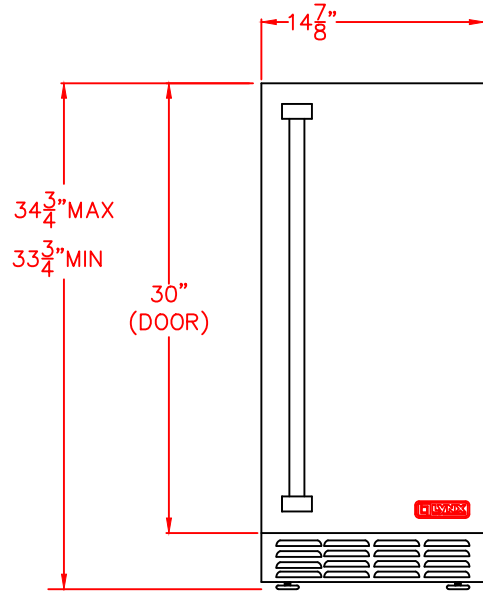

LYNX 15" OUTDOOR ICE MAKER
MODEL LM15ICER
WITH DIMENSIONS (RIGHT HAND HINGE)
ISLAND CUTOUT
DIMENSIONS ON PAGE 3

NOTE: FOR THIS ILLUSTRATION,
REFRIGERATOR HAS BEEN SET
AT MINIMUM HEIGHT OF 34"

FRONT VIEW

TOP VIEW

SIDE VIEW

LYNX 15" OUTDOOR ICE MAKER
MODEL LM15ICE(R/L)
ISLAND CUTOUT

ISLAND CUTOUT
IN BLUE

FRONT VIEW

SIDE VIEW