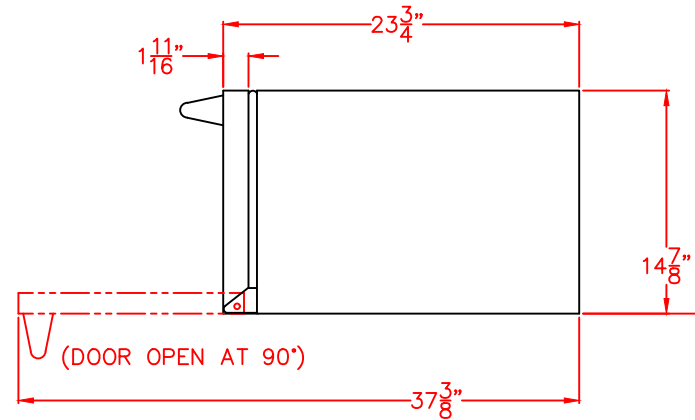

LYNX 15" OUTDOOR ICE MAKER
MODEL LM15ICER
WITH DIMENSIONS (RIGHT HAND HINGE)
ISLAND CUTOUT
DIMENSIONS ON PAGE 3

NOTE: FOR THIS ILLUSTRATION,
REFRIGERATOR HAS BEEN SET
AT MINIMUM HEIGHT OF 34"

FRONT VIEW

TOP VIEW

SIDE VIEW

LYNX 15" OUTDOOR ICE MAKER
MODEL LM15ICE(R/L)
ISLAND CUTOUT

ISLAND CUTOUT
IN BLUE

FRONT VIEW

SIDE VIEW