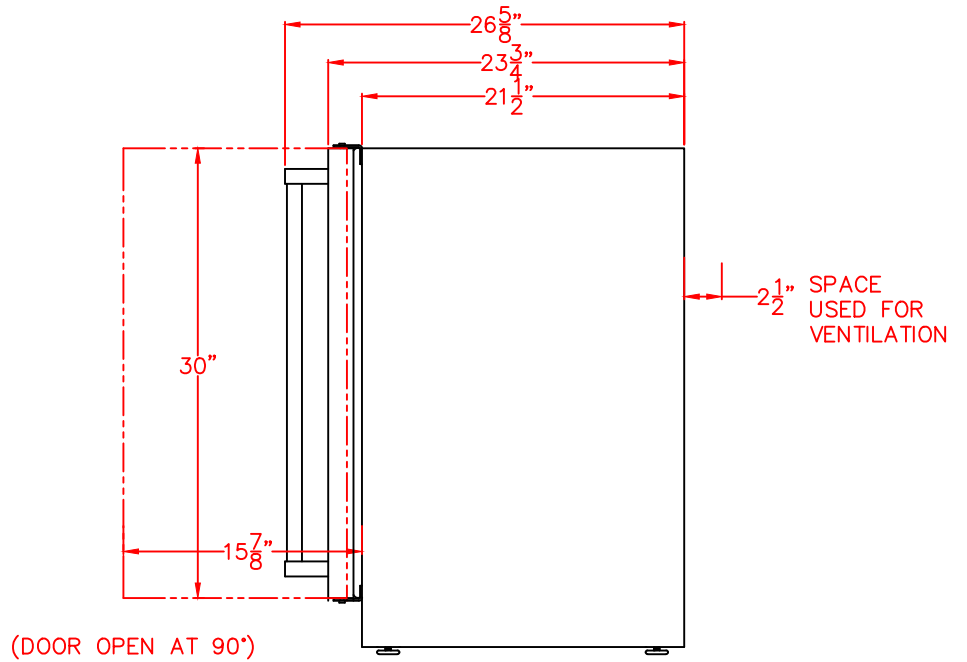

LYNX 15" OUTDOOR ICE MAKER
MODEL LM15ICER
WITH DIMENSIONS (RIGHT HAND HINGE)
ISLAND CUTOUT
DIMENSIONS ON PAGE 3

NOTE: FOR THIS ILLUSTRATION,
REFRIGERATOR HAS BEEN SET
AT MINIMUM HEIGHT OF 34"

FRONT VIEW

TOP VIEW

SIDE VIEW

LYNX 15" OUTDOOR ICE MAKER
MODEL LM15ICE(R/L)
ISLAND CUTOUT

ISLAND CUTOUT
IN BLUE

FRONT VIEW

SIDE VIEW