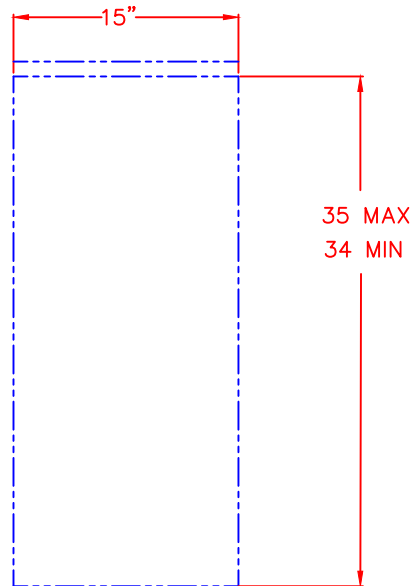

LYNX 15" OUTDOOR ICE MAKER
MODEL LM15ICER
WITH DIMENSIONS (RIGHT HAND HINGE)
ISLAND CUTOUT
DIMENSIONS ON PAGE 3

NOTE: FOR THIS ILLUSTRATION,
REFRIGERATOR HAS BEEN SET
AT MINIMUM HEIGHT OF 34"

FRONT VIEW

TOP VIEW

SIDE VIEW

LYNX 15" OUTDOOR ICE MAKER
MODEL LM15ICE(R/L)
ISLAND CUTOUT

ISLAND CUTOUT
IN BLUE

FRONT VIEW

SIDE VIEW