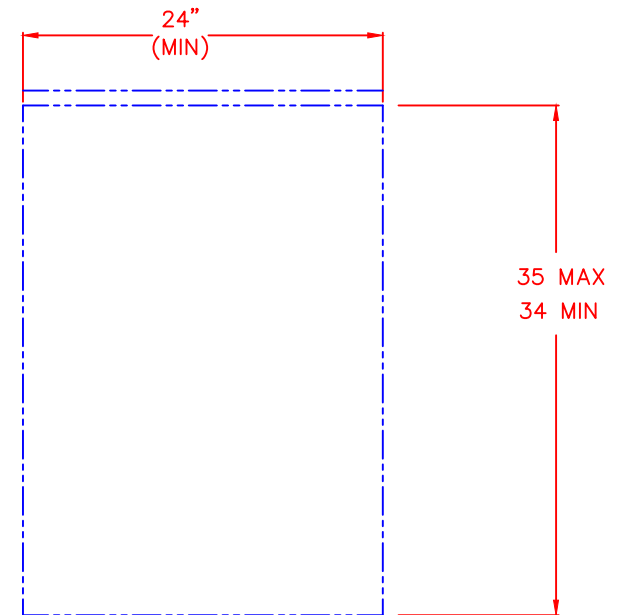

LYNX 15" OUTDOOR ICE MAKER
MODEL LM15ICER
WITH DIMENSIONS (RIGHT HAND HINGE)
ISLAND CUTOUT
DIMENSIONS ON PAGE 3

NOTE: FOR THIS ILLUSTRATION,
REFRIGERATOR HAS BEEN SET
AT MINIMUM HEIGHT OF 34"

FRONT VIEW

TOP VIEW

SIDE VIEW

LYNX 15" OUTDOOR ICE MAKER
MODEL LM15ICE(R/L)
ISLAND CUTOUT

ISLAND CUTOUT
IN BLUE

FRONT VIEW

SIDE VIEW