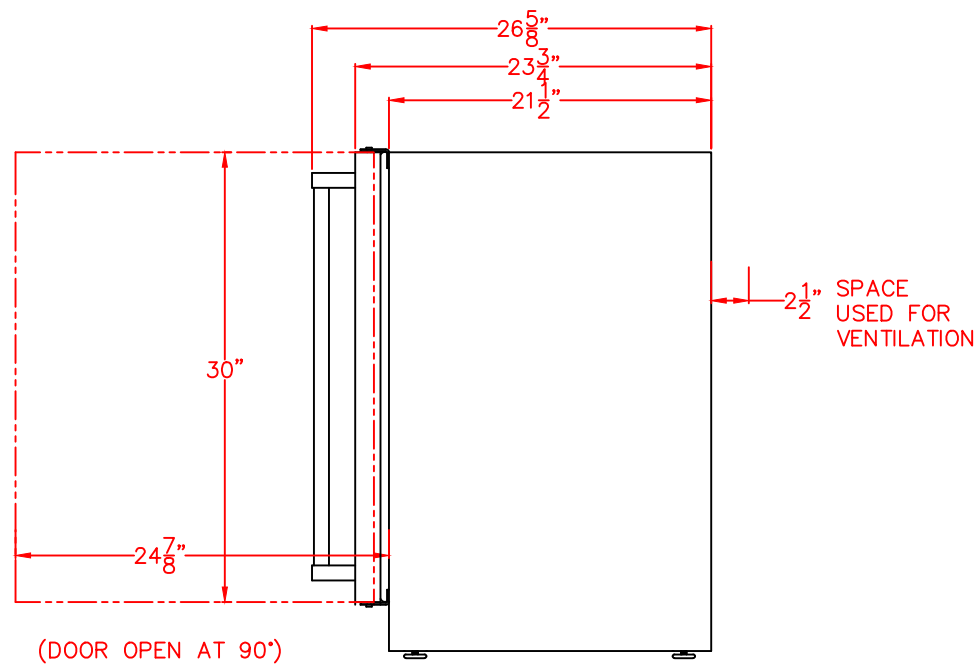

TOP VIEW

SIDE VIEW

LYNX 24" OUTDOOR REFRIGERATOR
 MODEL LM24REFL (LEFT HAND HINGE)
 WITH DIMENSIONS

ISLAND CUTOUT
 DIMENSIONS ON PAGE 3

NOTE: FOR THIS ILLUSTRATION,
 REFRIGERATOR HAS BEEN SET
 AT MINIMUM HEIGHT OF 34"

FRONT VIEW

SIDE VIEW

LYNX 24" OUTDOOR REFRIGERATOR
MODEL LM24REF(R/L)
ISLAND CUTOUT

ISLAND CUTOUT
IN BLUE

TOP VIEW

FRONT VIEW

SIDE VIEW