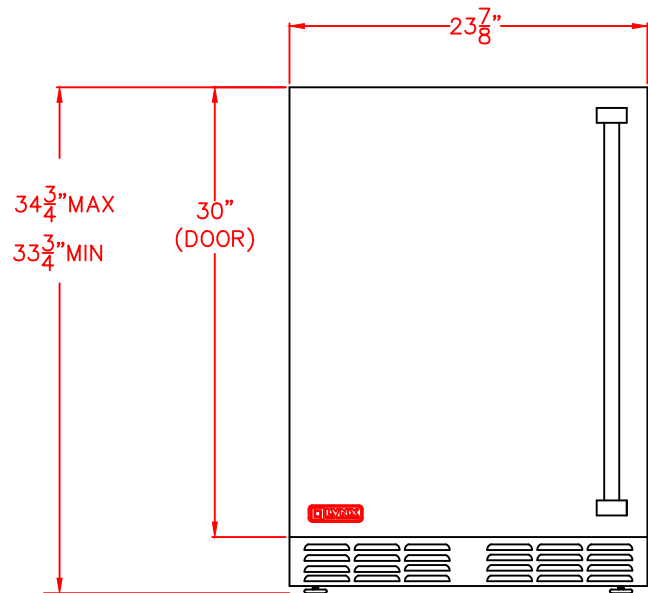

LYNX 24" OUTDOOR REFRIGERATOR
 MODEL LM24REFR (RIGHT HAND HINGE)
 WITH DIMENSIONS

ISLAND CUTOUT
 DIMENSIONS ON PAGE 3

NOTE: FOR THIS ILLUSTRATION,
 REFRIGERATOR HAS BEEN SET
 AT MINIMUM HEIGHT OF 34"

FRONT VIEW

TOP VIEW

SIDE VIEW

LYNX 24" OUTDOOR REFRIGERATOR
 MODEL LM24REFL (LEFT HAND HINGE)
 WITH DIMENSIONS

ISLAND CUTOUT
 DIMENSIONS ON PAGE 3

NOTE: FOR THIS ILLUSTRATION,
 REFRIGERATOR HAS BEEN SET
 AT MINIMUM HEIGHT OF 34"

FRONT VIEW

SIDE VIEW

LYNX 24" OUTDOOR REFRIGERATOR
MODEL LM24REF(R/L)
ISLAND CUTOUT

ISLAND CUTOUT
IN BLUE

TOP VIEW

FRONT VIEW

SIDE VIEW