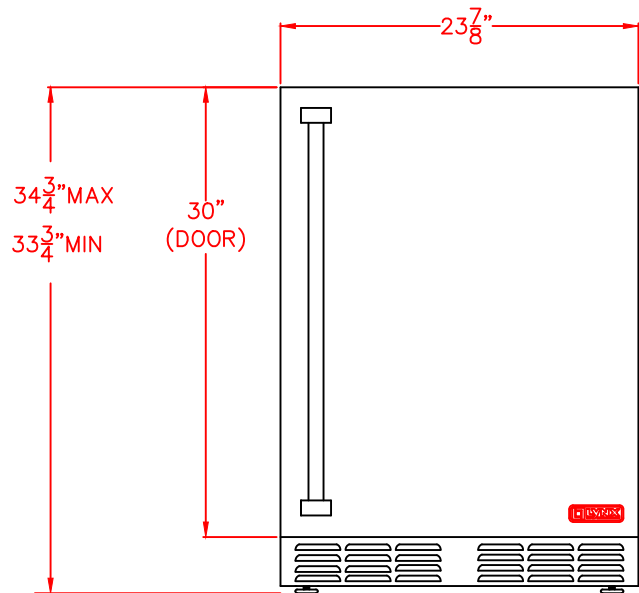

LYNX 24" OUTDOOR REFRIGERATOR
 MODEL LM24REFR (RIGHT HAND HINGE)
 WITH DIMENSIONS

ISLAND CUTOUT
 DIMENSIONS ON PAGE 3

NOTE: FOR THIS ILLUSTRATION,
 REFRIGERATOR HAS BEEN SET
 AT MINIMUM HEIGHT OF 34"

FRONT VIEW

TOP VIEW

SIDE VIEW

LYNX 24" OUTDOOR REFRIGERATOR
 MODEL LM24REFL (LEFT HAND HINGE)
 WITH DIMENSIONS

ISLAND CUTOUT
 DIMENSIONS ON PAGE 3

NOTE: FOR THIS ILLUSTRATION,
 REFRIGERATOR HAS BEEN SET
 AT MINIMUM HEIGHT OF 34"

FRONT VIEW

SIDE VIEW

LYNX 24" OUTDOOR REFRIGERATOR
MODEL LM24REF(R/L)
ISLAND CUTOUT

ISLAND CUTOUT
IN BLUE

TOP VIEW

FRONT VIEW

SIDE VIEW