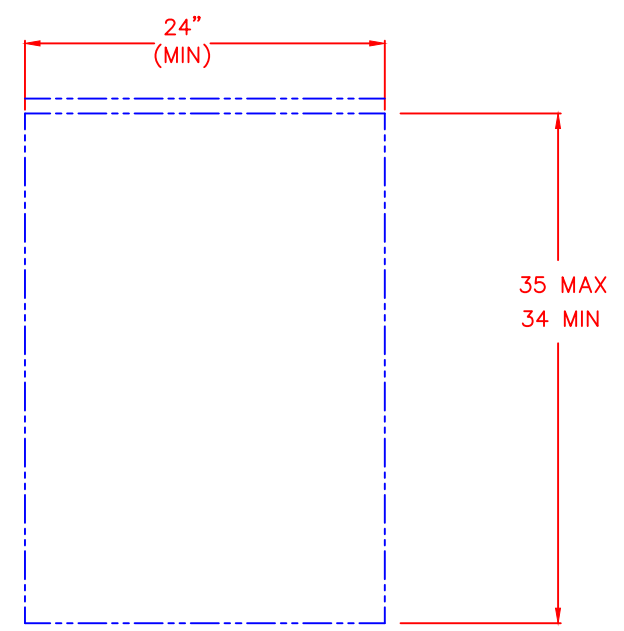

LYNX 24" OUTDOOR REFRIGERATOR
 MODEL LM24REFR (RIGHT HAND HINGE)
 WITH DIMENSIONS

ISLAND CUTOUT
 DIMENSIONS ON PAGE 3

NOTE: FOR THIS ILLUSTRATION,
 REFRIGERATOR HAS BEEN SET
 AT MINIMUM HEIGHT OF 34"

FRONT VIEW

TOP VIEW

SIDE VIEW

LYNX 24" OUTDOOR REFRIGERATOR
 MODEL LM24REFL (LEFT HAND HINGE)
 WITH DIMENSIONS

ISLAND CUTOUT
 DIMENSIONS ON PAGE 3

NOTE: FOR THIS ILLUSTRATION,
 REFRIGERATOR HAS BEEN SET
 AT MINIMUM HEIGHT OF 34"

FRONT VIEW

SIDE VIEW

LYNX 24" OUTDOOR REFRIGERATOR
MODEL LM24REF(R/L)
ISLAND CUTOUT

ISLAND CUTOUT
IN BLUE

TOP VIEW

FRONT VIEW

SIDE VIEW