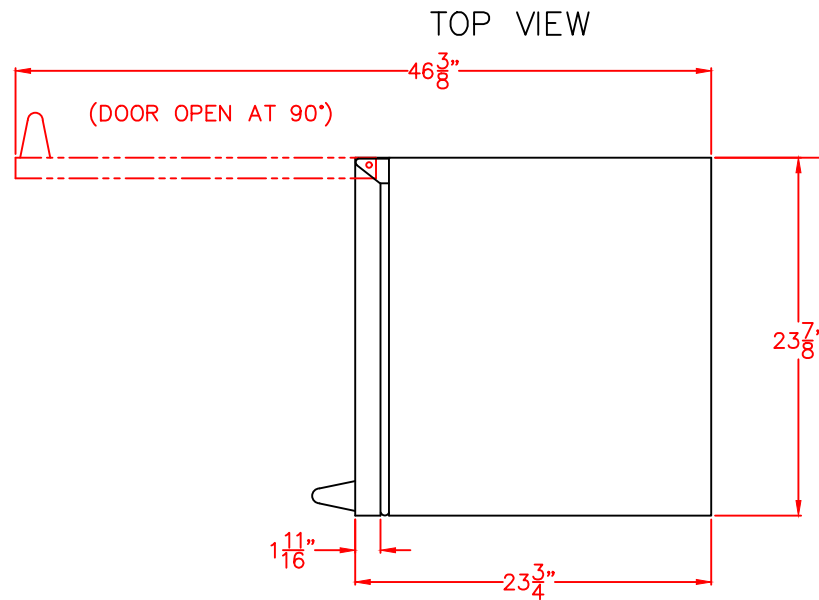

LYNX 24" OUTDOOR REFRIGERATOR
 MODEL LM24REFR (RIGHT HAND HINGE)
 WITH DIMENSIONS

ISLAND CUTOUT
 DIMENSIONS ON PAGE 3

NOTE: FOR THIS ILLUSTRATION,
 REFRIGERATOR HAS BEEN SET
 AT MINIMUM HEIGHT OF 34"

FRONT VIEW

TOP VIEW

SIDE VIEW

LYNX 24" OUTDOOR REFRIGERATOR
 MODEL LM24REFL (LEFT HAND HINGE)
 WITH DIMENSIONS

ISLAND CUTOUT
 DIMENSIONS ON PAGE 3

NOTE: FOR THIS ILLUSTRATION,
 REFRIGERATOR HAS BEEN SET
 AT MINIMUM HEIGHT OF 34"

FRONT VIEW

SIDE VIEW

LYNX 24" OUTDOOR REFRIGERATOR
MODEL LM24REF(R/L)
ISLAND CUTOUT

ISLAND CUTOUT
IN BLUE

TOP VIEW

FRONT VIEW

SIDE VIEW