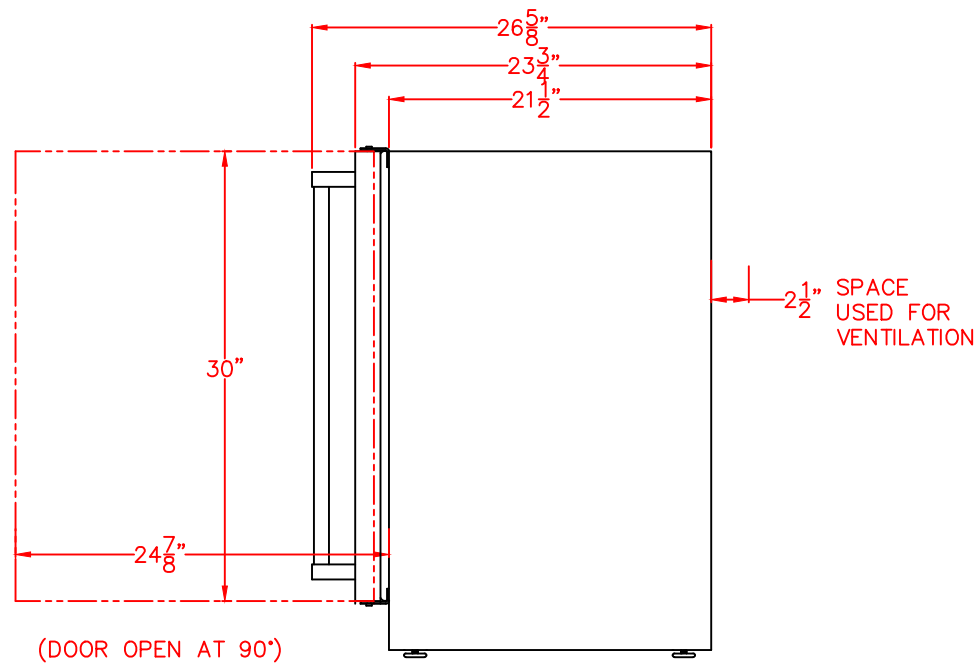

LYNX 24" OUTDOOR REFRIGERATOR
 MODEL LM24REFR (RIGHT HAND HINGE)
 WITH DIMENSIONS

ISLAND CUTOUT
 DIMENSIONS ON PAGE 3

NOTE: FOR THIS ILLUSTRATION,
 REFRIGERATOR HAS BEEN SET
 AT MINIMUM HEIGHT OF 34"

FRONT VIEW

TOP VIEW

SIDE VIEW

LYNX 24" OUTDOOR REFRIGERATOR
 MODEL LM24REFL (LEFT HAND HINGE)
 WITH DIMENSIONS

ISLAND CUTOUT
 DIMENSIONS ON PAGE 3

NOTE: FOR THIS ILLUSTRATION,
 REFRIGERATOR HAS BEEN SET
 AT MINIMUM HEIGHT OF 34"

FRONT VIEW

SIDE VIEW

LYNX 24" OUTDOOR REFRIGERATOR
MODEL LM24REF(R/L)
ISLAND CUTOUT

ISLAND CUTOUT
IN BLUE

TOP VIEW

FRONT VIEW

SIDE VIEW