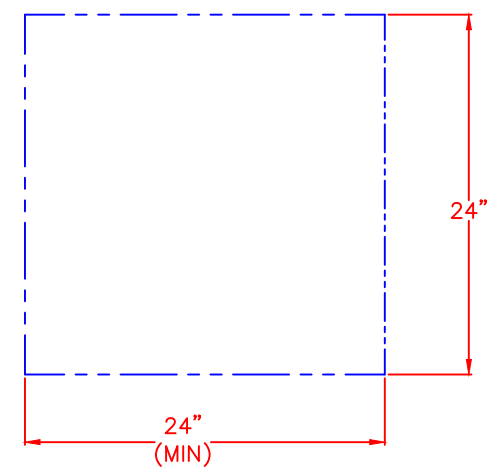

LYNX 24" OUTDOOR REFRIGERATOR
 MODEL LM24REFR (RIGHT HAND HINGE)
 WITH DIMENSIONS

ISLAND CUTOUT
 DIMENSIONS ON PAGE 3

NOTE: FOR THIS ILLUSTRATION,
 REFRIGERATOR HAS BEEN SET
 AT MINIMUM HEIGHT OF 34"

FRONT VIEW

TOP VIEW

SIDE VIEW

LYNX 24" OUTDOOR REFRIGERATOR
 MODEL LM24REFL (LEFT HAND HINGE)
 WITH DIMENSIONS

ISLAND CUTOUT
 DIMENSIONS ON PAGE 3

NOTE: FOR THIS ILLUSTRATION,
 REFRIGERATOR HAS BEEN SET
 AT MINIMUM HEIGHT OF 34"

FRONT VIEW

SIDE VIEW

LYNX 24" OUTDOOR REFRIGERATOR
MODEL LM24REF(R/L)
ISLAND CUTOUT

ISLAND CUTOUT
IN BLUE

TOP VIEW

FRONT VIEW

SIDE VIEW