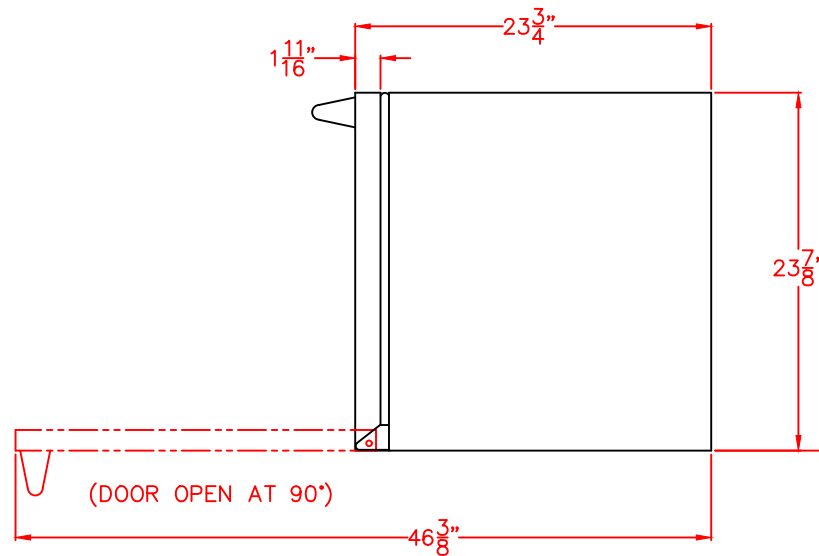

LYNX 24" OUTDOOR REFRIGERATOR
 MODEL LM24REFR (RIGHT HAND HINGE)
 WITH DIMENSIONS

ISLAND CUTOUT
 DIMENSIONS ON PAGE 3

NOTE: FOR THIS ILLUSTRATION,
 REFRIGERATOR HAS BEEN SET
 AT MINIMUM HEIGHT OF 34"

FRONT VIEW

TOP VIEW

SIDE VIEW

LYNX 24" OUTDOOR REFRIGERATOR
 MODEL LM24REFL (LEFT HAND HINGE)
 WITH DIMENSIONS

ISLAND CUTOUT
 DIMENSIONS ON PAGE 3

NOTE: FOR THIS ILLUSTRATION,
 REFRIGERATOR HAS BEEN SET
 AT MINIMUM HEIGHT OF 34"

FRONT VIEW

SIDE VIEW

LYNX 24" OUTDOOR REFRIGERATOR
MODEL LM24REF(R/L)
ISLAND CUTOUT

ISLAND CUTOUT
IN BLUE

TOP VIEW

FRONT VIEW

SIDE VIEW