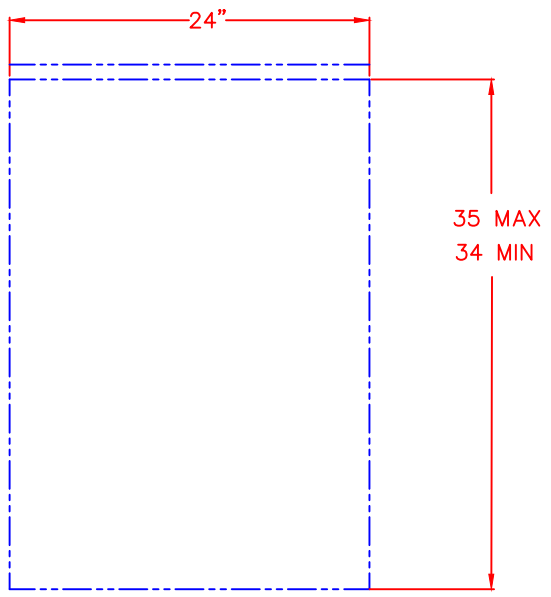

LYNX 24" OUTDOOR REFRIGERATOR
 MODEL LM24REFR (RIGHT HAND HINGE)
 WITH DIMENSIONS

ISLAND CUTOUT
 DIMENSIONS ON PAGE 3

NOTE: FOR THIS ILLUSTRATION,
 REFRIGERATOR HAS BEEN SET
 AT MINIMUM HEIGHT OF 34"

FRONT VIEW

TOP VIEW

SIDE VIEW

LYNX 24" OUTDOOR REFRIGERATOR
 MODEL LM24REFL (LEFT HAND HINGE)
 WITH DIMENSIONS

ISLAND CUTOUT
 DIMENSIONS ON PAGE 3

NOTE: FOR THIS ILLUSTRATION,
 REFRIGERATOR HAS BEEN SET
 AT MINIMUM HEIGHT OF 34"

FRONT VIEW

SIDE VIEW

LYNX 24" OUTDOOR REFRIGERATOR
MODEL LM24REF(R/L)
ISLAND CUTOUT

ISLAND CUTOUT
IN BLUE

TOP VIEW

FRONT VIEW

SIDE VIEW