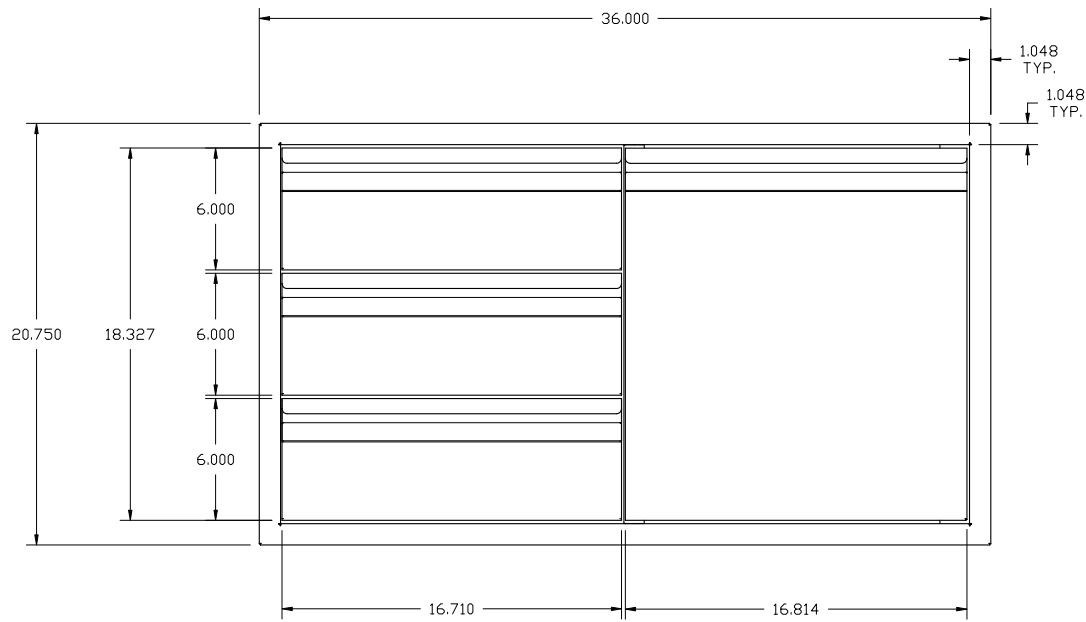

TEDD363-B: 36" WIDE DOOR & 3 DRAWER COMBO

LAST UPDATE: 02/13