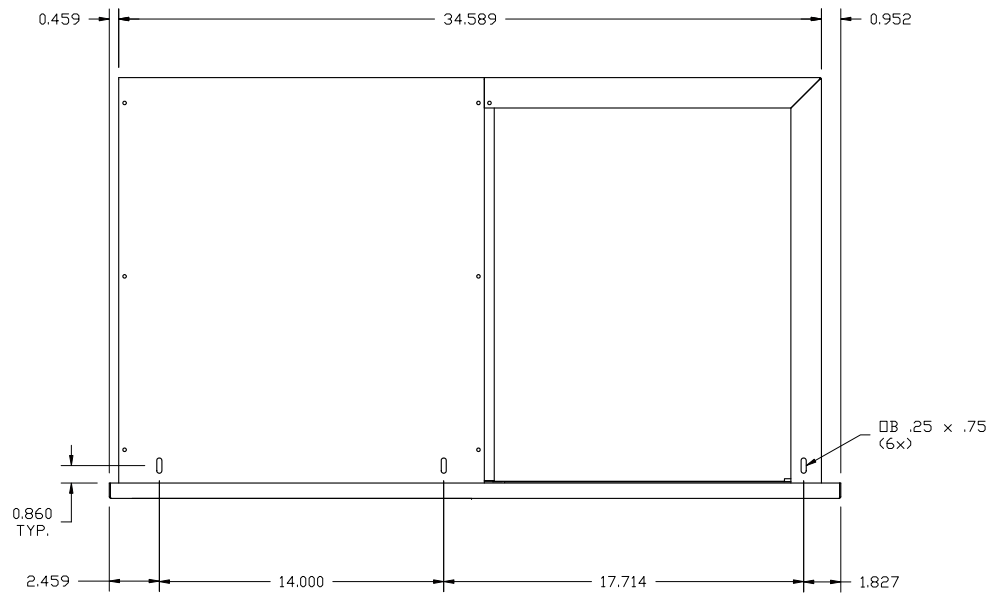

TEDD363-B: 36" WIDE DOOR & 3 DRAWER COMBO

LAST UPDATE: 02/13