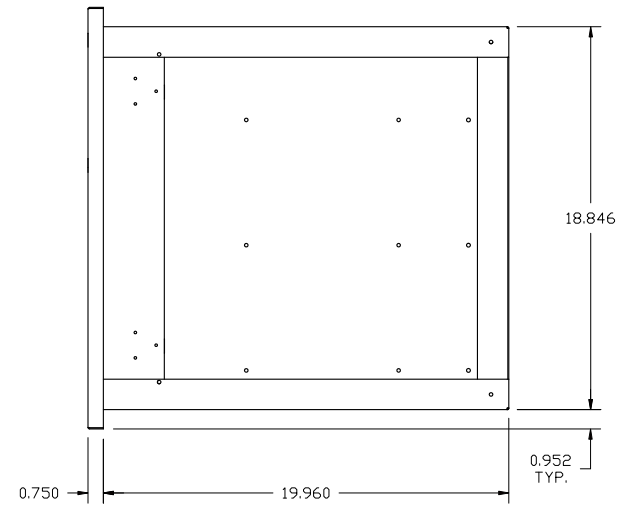

TEDD363-B: 36" WIDE DOOR & 3 DRAWER COMBO

LAST UPDATE: 02/13