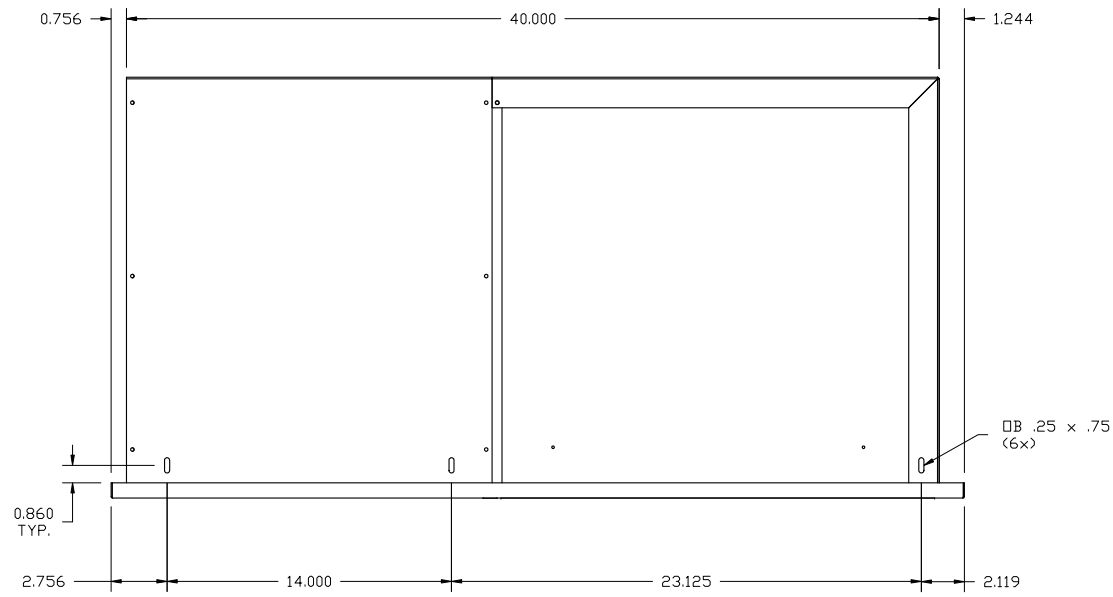

TEDD423-B: 42" WIDE DOOR & 3 DRAWER COMBO

LAST UPDATE: 02/13