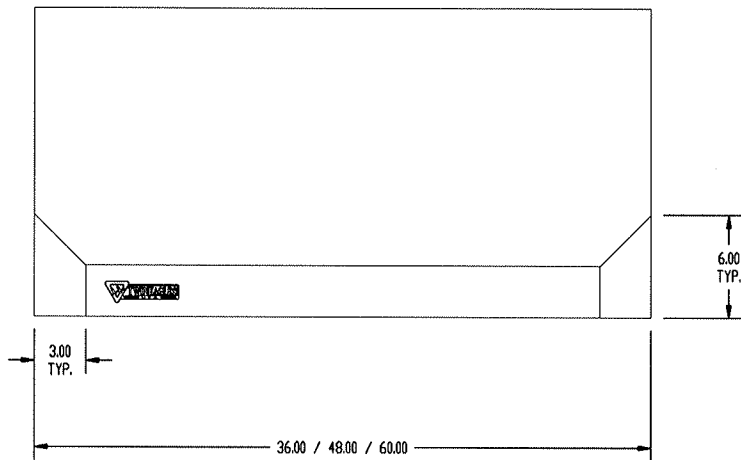

TEVH36-B : 36" TWIN EAGLES VENTILATING HOOD  
TEVH48-B : 48" TWIN EAGLES VENTILATING HOOD  
TEVH60-B : 60" TWIN EAGLES VENTILATING HOOD

LAST UPDATE: 10/13