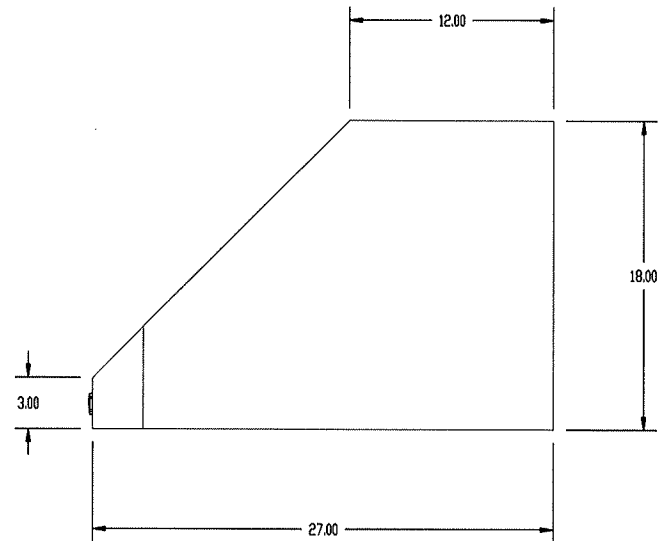

TEVH36-B : 36" TWIN EAGLES VENTILATING HOOD  
TEVH48-B : 48" TWIN EAGLES VENTILATING HOOD  
TEVH60-B : 60" TWIN EAGLES VENTILATING HOOD

LAST UPDATE: 10/13