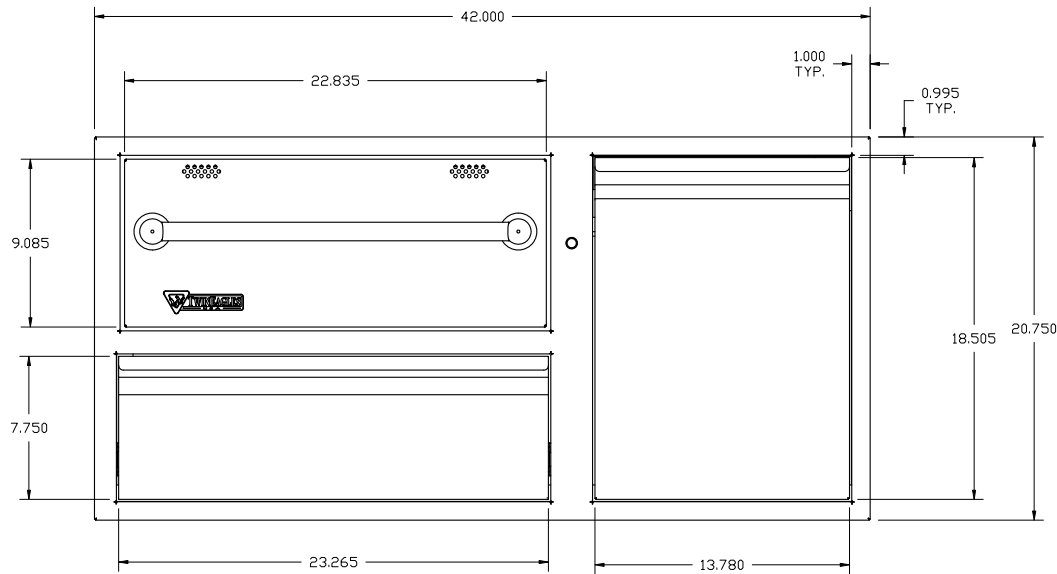

# TEWD42C-B: 42" WIDE WARMING DRAWER COMBO

LAST UPDATE: 02/13