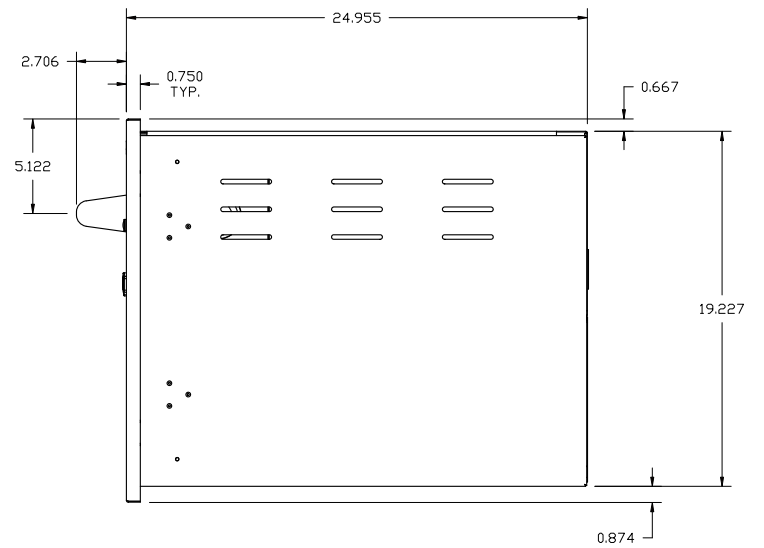

# TEWD42C-B: 42" WIDE WARMING DRAWER COMBO

LAST UPDATE: 02/13