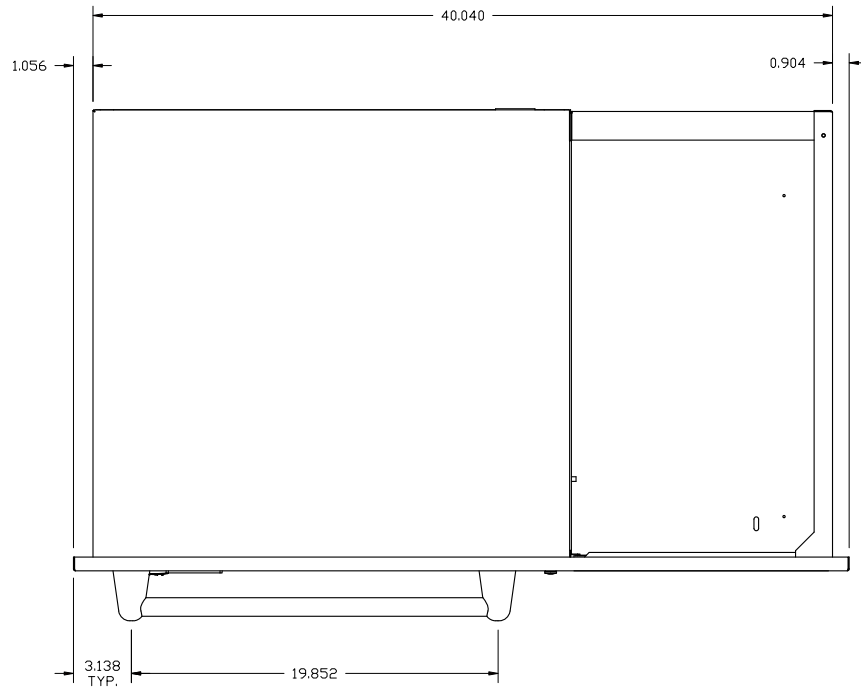

# TEWD42C-B: 42" WIDE WARMING DRAWER COMBO

LAST UPDATE: 02/13