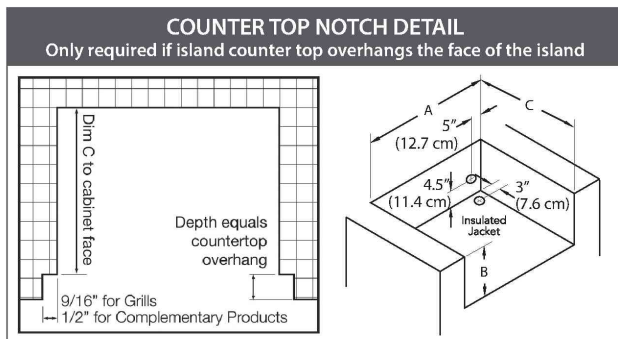

SPECIFICATIONS & INSTALLATION

MODEL-SPECIFIC BTU OUTPUTS & MAX. RUNS FOR APPLIANCES

MODEL-SPECIFIC BTU OUTPUTS				
MODEL	H BURNER (Btu)	ROTISSERIE (Btu)	PROSEAR™ (Btu)	TOTAL INPUT
VQGI5301/VQGF5301 (N/L)SS	1 @ 25,000	1 @ 14,000	1 @ 21,000	60,000 Btu/Hr
VQGI5361/VQGF5361 (N/L)SS	2 @ 25,000	1 @ 14,000	1 @ 21,000	85,000 Btu/Hr
VQGI5421/VQGF5421 (N/L)SS	2 @ 25,000	1 @ 16,000	1 @ 21,000	87,000 Btu/Hr
VQGI5541/VQGF5541 (N/L)SS	3 @ 25,000	2 @ 14,000	1 @ 21,000	124,000 Btu/Hr

MAXIMUM RUNS FOR ALL APPLIANCES ON SUPPLY LINE	
Run Length 3/4" Pipe (in feet)	Max BTU for all Appliances on line
10	360,000
20	245,000
30	198,000
40	169,000
50	150,000
60	135,000
70	123,000
80	115,000