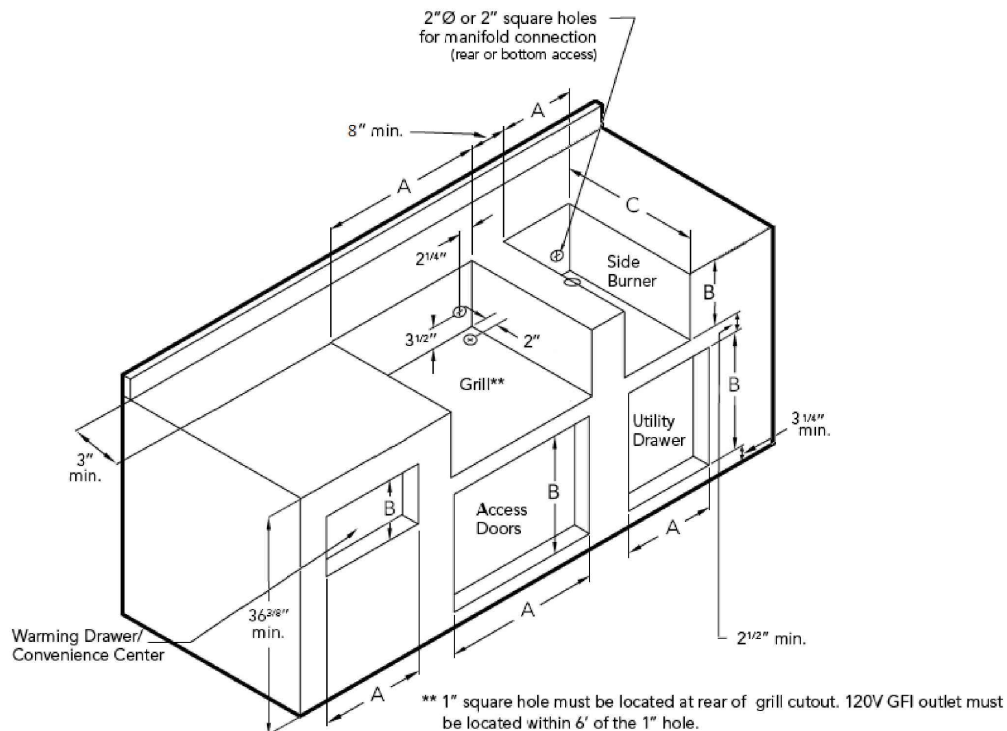

SPECIFICATIONS & INSTALLATION

The guides, measurements and dimensions detailed below are designated to assist you with planning your outdoor kitchen.

NOTE: Due to continuing product innovation, specifications are subject to change without notice.

IMPORTANT: Please reference the Care & Use / Installation manual for details on gas plumbing requirements, electrical specifications and the proper installation of your outdoor kitchen equipment. This manual can be downloaded from our website at www.vikingrange.com.

GRILLS

MODEL	A	B	C
VQGI5301	29.00	10.88	24.50
VQGI5361	35.00	10.13	22.00
VQGI5421	41.00	10.88	24.50
VQGI5541	53.00	10.88	24.50

WITH INSULATED JACKET INSTALLED

MODEL	A	B	C
VIIJ5301	36.00	11.63	26.50
VIIJ5361	42.00	11.63	24.00
VIIJ5421	48.00	11.63	26.50
VIIJ5541	60.00	11.63	26.50

COMPLEMENTARY PRODUCTS

SIDE BURNERS

MODEL	A	B	C
VQGSB5131	12.13	10.63	24.50
VQGPB5201	19.00	10.63	22.00

Installation into a combustible enclosure requires an insulated jacket accessory. Not installing an insulated jacket could result in a fire, injury or property damage. Insulated jackets may be ordered at parts@middlebyresidential.com or phone 888-845-4641 press 1. Please have grill model and serial available when ordering.

WARMING DRAWERS

MODEL	A	B	C
VQEWD5301	28.50	10.00	20.50
VQEWD4201	40.25	19.38	24.50